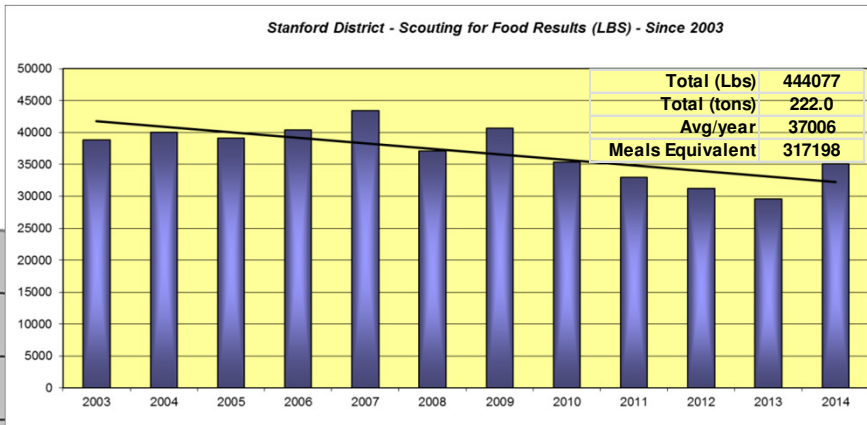

2014 SCOUTING FOR FOOD COLLECTION RESULTS

BOY SCOUTS OF AMERICA - PACIFIC SKYLINE COUNCIL

STANFORD DISTRICT

POUNDS OF FOOD COLLECTED BY LOCATION

NUMBER OF PARTICIPATING UNITS: 35

WEATHER CONDITIONS: 65 DEG. – CLEAR SKIES

Stanford District - Scouting for Food Results (LBS) - Since 2003

UNIT	LBS
T57	4946
T37	3146
T33	2078
P36	2018
T87	1550
P105	1432
T30	1429
T75	1423
P6	1343
P77	1226
T5	1178
P80	1174
P76	992
P14	897
P50	814
P627	777
P74	768
P87	719
P33	717
T52	700
T14	671
T31	664
P22/P99/P481	635
P84	604
P103	550
P501	549
P52	502
P215/T215	379
T888	292
P444/T444	250
P49	214
T76	146
P31	136
P83	108
T50	68
TOTAL LBS	35095
TONS	17.5