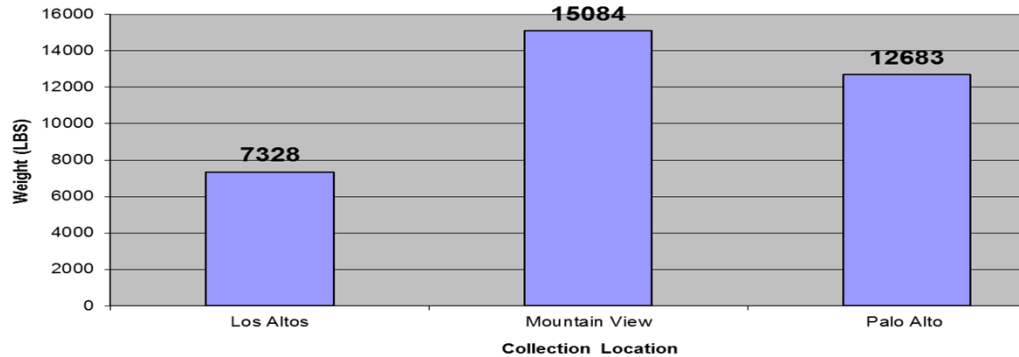

2014 SCOUTING FOR FOOD COLLECTION RESULTS

BOY SCOUTS OF AMERICA - PACIFIC SKYLINE COUNCIL

STANFORD DISTRICT

POUNDS OF FOOD COLLECTED BY LOCATION

NUMBER OF PARTICIPATING UNITS: 35

WEATHER CONDITIONS: 65 DEG. – CLEAR SKIES

Stanford District - Scouting for Food Results (LBS) - Since 2003

UNIT	LBS
T57	4946
T37	3146
T33	2078
P36	2018
T87	1550
P105	1432
T30	1429
T75	1423
P6	1343
P77	1226
T5	1178
P80	1174
P76	992
P14	897
P50	814
P627	777
P74	768
P87	719
P33	717
T52	700
T14	671
T31	664
P22/P99/P481	635
P84	604
P103	550
P501	549
P52	502
P215/T215	379
T888	292
P444/T444	250
P49	214
T76	146
P31	136
P83	108
T50	68
TOTAL LBS	35095
TONS	17.5