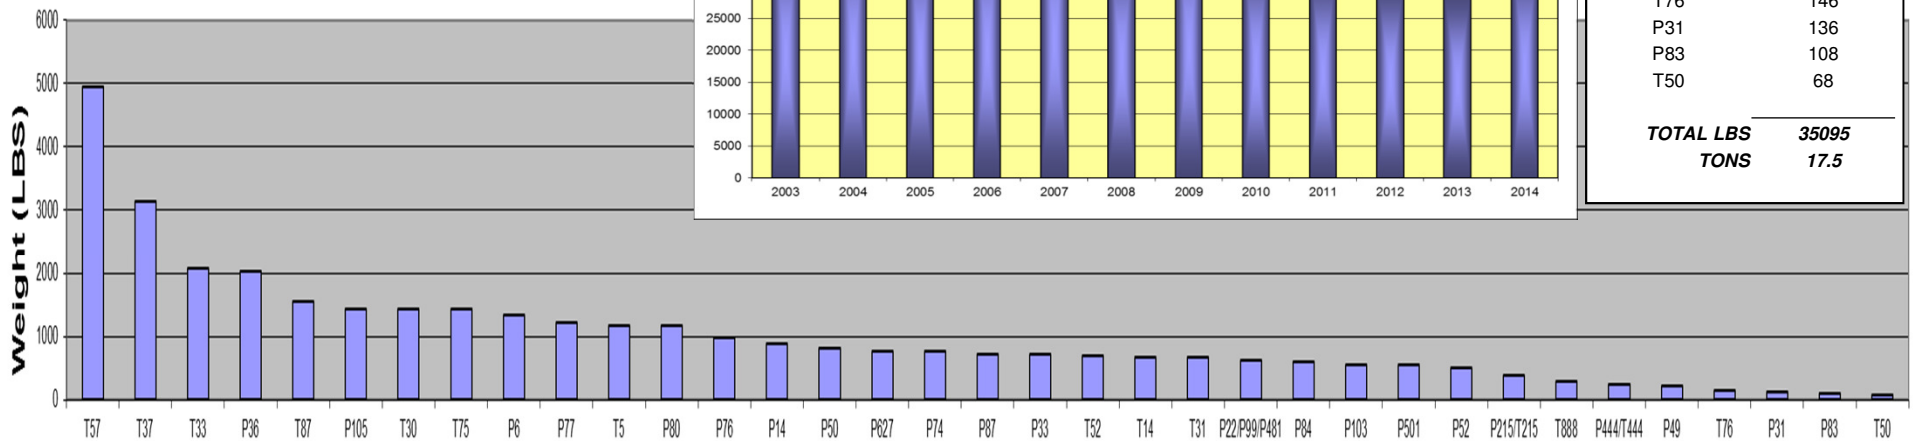

2014 SCOUTING FOR FOOD COLLECTION RESULTS

BOY SCOUTS OF AMERICA - PACIFIC SKYLINE COUNCIL

STANFORD DISTRICT

POUNDS OF FOOD COLLECTED BY LOCATION

NUMBER OF PARTICIPATING UNITS: 35

WEATHER CONDITIONS: 65 DEG. – CLEAR SKIES

Stanford District - Scouting for Food Results (LBS) - Since 2003

UNIT	LBS
T57	4946
T37	3146
T33	2078
P36	2018
T87	1550
P105	1432
T30	1429
T75	1423
P6	1343
P77	1226
T5	1178
P80	1174
P76	992
P14	897
P50	814
P627	777
P74	768
P87	719
P33	717
T52	700
T14	671
T31	664
P22/P99/P481	635
P84	604
P103	550
P501	549
P52	502
P215/T215	379
T888	292
P444/T444	250
P49	214
T76	146
P31	136
P83	108
T50	68
TOTAL LBS	35095
TONS	17.5

POUNDS OF FOOD COLLECTED BY UNIT