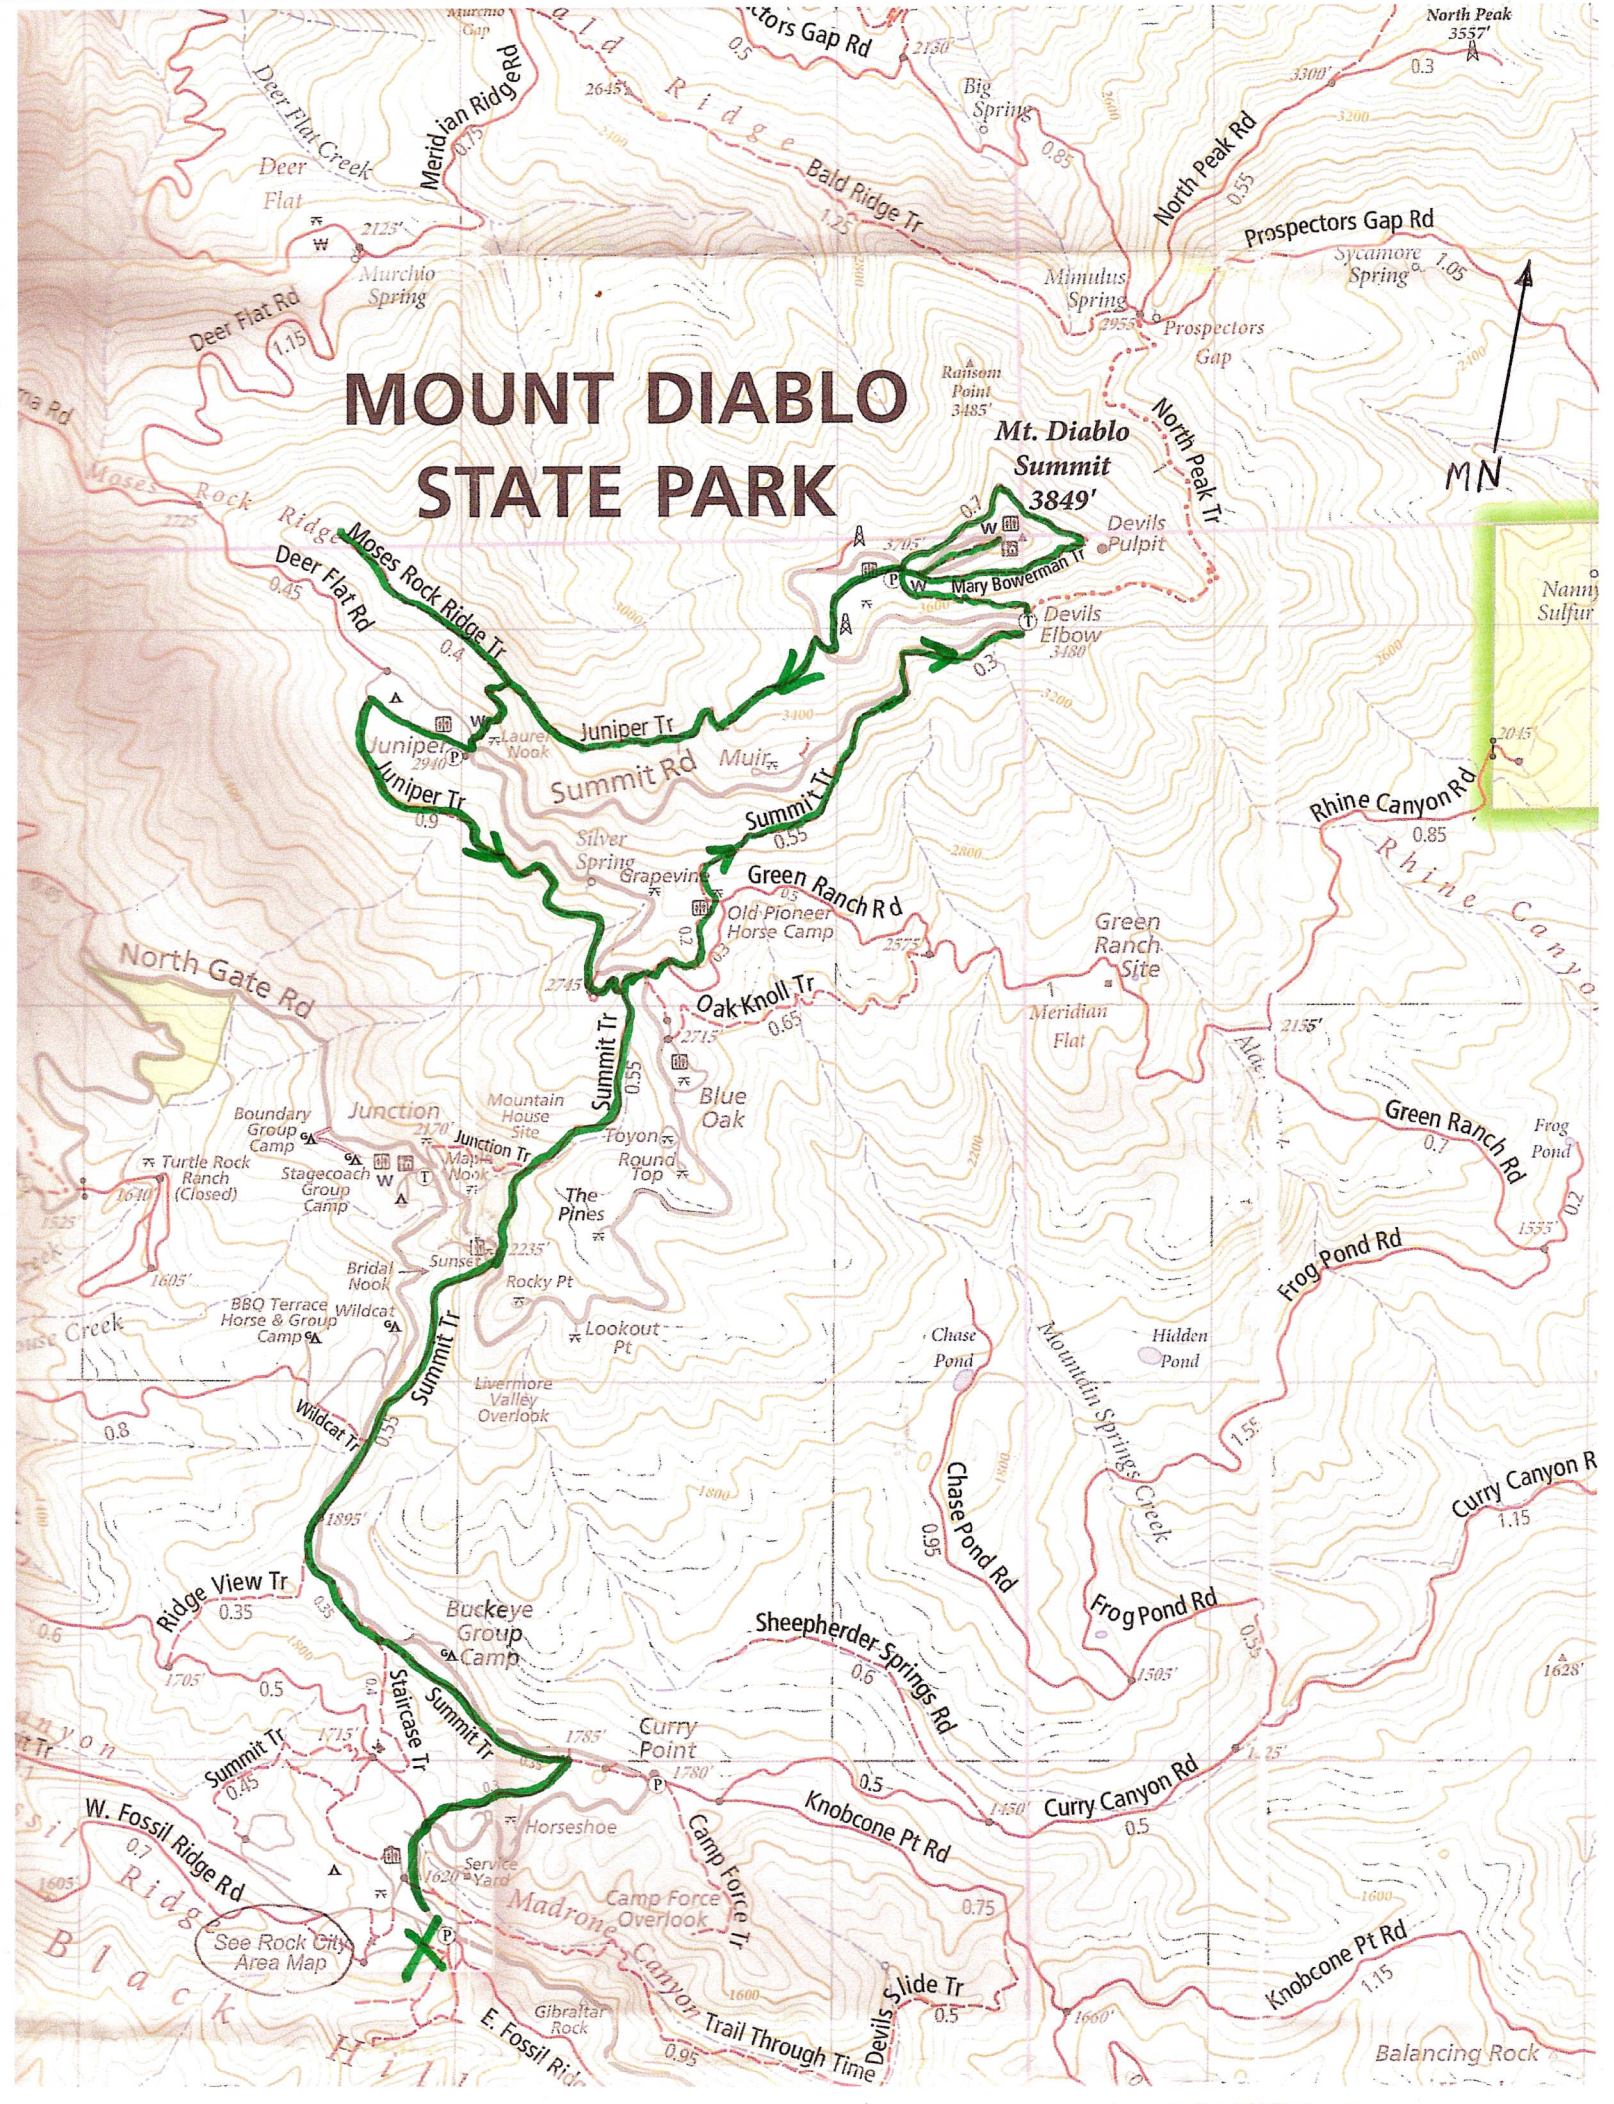

MOUNT DIABLO STATE PARK

See Rock City Area Map